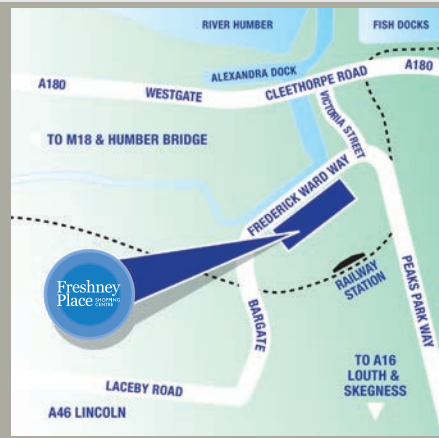

CAR PARKING

Two secure multi-storey car parks with over 800 spaces.

Monday - Saturday

Up to 1 hour	£1.00
1-2 hours	£2.00
2-4 hours	£3.00
4-6 hours	£6.00
6-8 hours	£8.00
Over 8 hours	£10.00

Sunday

Up to 1 hour	£1.00
1-2 hours	£2.00

Park all day for £2.50

Car parks open 30 minutes before advertised centre opening hours and there is no entry 30 minutes before advertised closing hours. For our opening hours please see front page. Paystations are conveniently located at the mall entrances to both car parks.

Electric vehicle charging points are available on level 3 of the West Car Park.

collect+
at Freshney Place

For more details and parcel collection visit the Customer Service Desk or visit freshneyplace.co.uk for more information

Mixed Sources

This leaflet is printed on 80% recycled paper. Whilst every care has been taken to ensure the accuracy of the information contained in this publication, Freshney Place Shopping Centre can accept no responsibility for any errors or omissions as of January 2012.

Scan this code using a QR code reader app on your smart phone to visit the Freshney Place website.